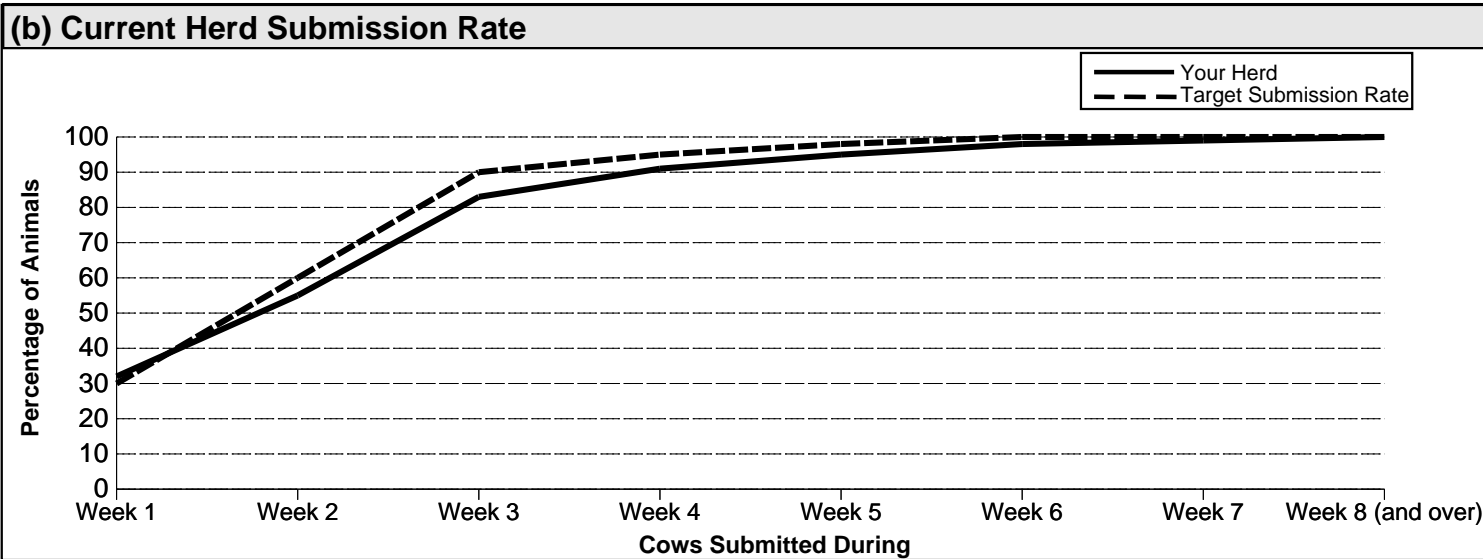

**End of Season Fertility Report
 Spring 2021**

Report Date: 02/12/2021
 Herd Owner:
 Herd Number:

Report is based on dairy cows that calved from 17/01/2021

(a) Calving & Fertility Data			
	Cows	Maiden Heifers	Herd
Mating Start Date	18/04/2021	19/04/2021	18/04/2021
Last Serve Date	20/07/2021	26/06/2021	20/07/2021
Breeding Season	13 wks + 2 days	9 wks + 5 days	13 wks + 2 days
Total Serves	248	87	335
Animals Served	139	61	200
Serves/Conception	2	1.4	1.8

Current & Predicted Spring Calving Pattern

Month	2021 (%)	2022 Pred (%)
Jan	32	28
Feb	48	48
Mar	15	20
Apr	8	5
May	0	0
Jun	0	0

(c) Key Performance Indicators (KPI's)							
Days since Mating Start Date (MSD):	229 Cows	228 Heifers	Your Herd	Nat. Avg.	Btm. 5%	Your Herd	Top 5%
1. 21 day Submission rate <small>Cows/heifers submitted for mating within 21 days of MSD (115 cows/ 50 heifers) as a percentage calved up to 21 days after MSD (139 cows)/(65 dairy heifers > 9mths)</small>			Cows 83%	71%	25%		91%
			Heifers 77%	80%	31%		99%
2. 42 day Submission rate <small>Cows/heifers submitted for mating within 42 days of MSD (136 cows/ 59 heifers) as a percentage calved up to 42 days after MSD (139 cows)/(65 dairy heifers > 9mths)</small>			Cows 98%	86%	52%		99%
			Heifers 91%	86%	39%		99%
3. 1st Service Conception Rate <small>Cows/heifers confirmed in-calf to 1st service (72 cows/ 43 heifers) as a proportion of cows/heifers submitted (139 cows/ 61 heifers)</small>			Cows 52%	58%	37%		82%
			Heifers 70%	75%	39%		99%