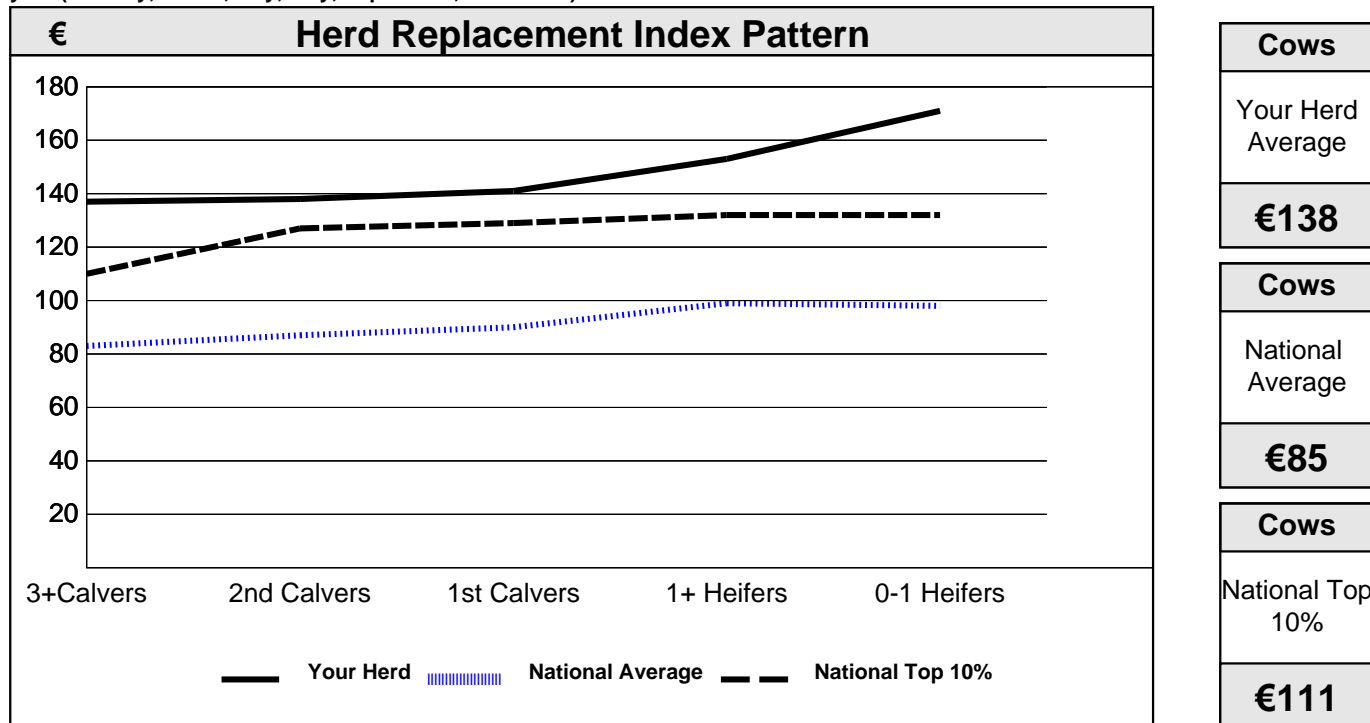

Euro-Star Report Female Summary Section

Report Date: 30-NOV-2021 (Evaluation valid until 25-JAN-22)
Herd Owner:
Herd Number:

A. The data contained in this report is based on the **Nov 2021 Evaluation**. ICBF re-evaluates Beef Euro-Star values **6 times a year (January, March, May, July, September, November)**.

B. The Star rating **cut-offs**, in brackets below, are based on the **Nov 2021 Evaluation**. These may change in subsequent evaluations.

		Replacement Index (Across Breed Stars)					
	Total	Missing Stars*	★ (Up to €55)	★★ (€56 to €75)	★★★ (€76 to €92)	★★★★ (€93 to €112)	★★★★★ (€113 & Over)
Cows	27	0	0	0	3	5	19
1year+ heifers	12	0	0	0	1	0	11
0-1year heifers	16	0	0	0	0	1	15
Total	55	0	0	0	4	6	45