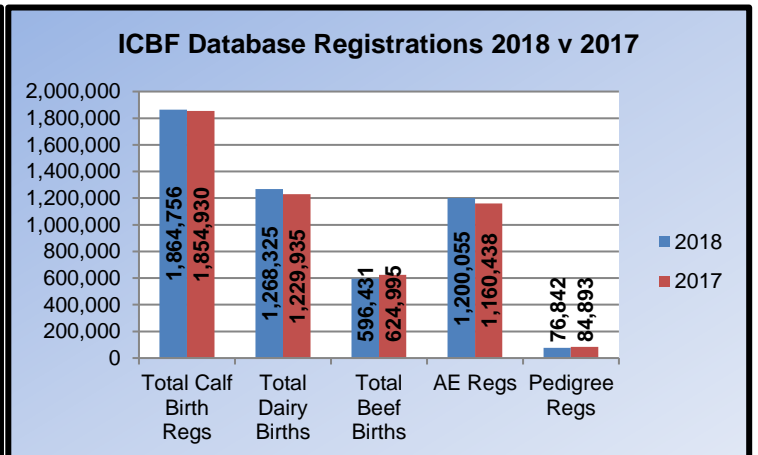

ICBF Weekly Update 8th June 2018

1 Important Dates

- ✚ **Sheep Board Meeting** – Thursday 21st June at 10:30am, Killeshin Hotel, Portlaoise.
- ✚ **ICBF Board Meeting** – Thursday 21st June at 2:00pm, Killeshin Hotel, Portlaoise.

2 Database

- ✚ The stats above are compiled with the assistance of DAFM AIM systems.
- ✚ BVD test results continue to be received at ICBF and are being processed accordingly. There have been 1,900,844 results received since January 1st, of which 35,062 have come in the last 7 days. Since the beginning of the voluntary phase in 2012, 13,822,341 results have now been received.
- ✚ The chart shows Inseminations recorded on AI Handhelds in 2018 compared with 2017.