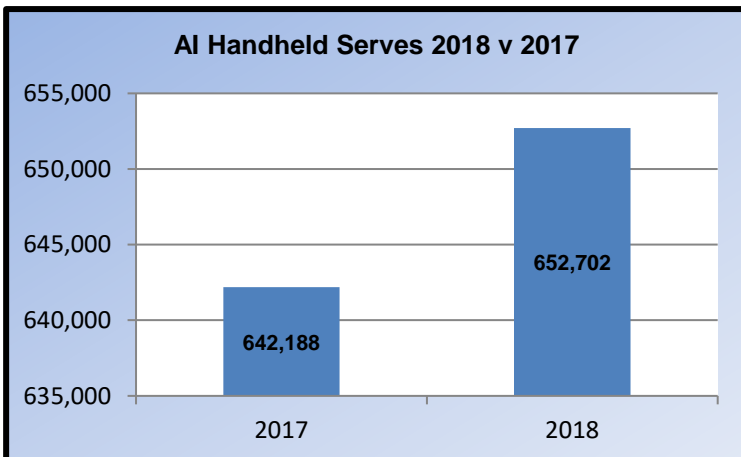

ICBF Weekly Update 8th June 2018

1 Important Dates

- ✚ **Sheep Board Meeting** – Thursday 21st June at 10:30am, Killeshin Hotel, Portlaoise.
- ✚ **ICBF Board Meeting** – Thursday 21st June at 2:00pm, Killeshin Hotel, Portlaoise.

2 Database

- ✚ The stats above are compiled with the assistance of DAFM AIM systems.
- ✚ BVD test results continue to be received at ICBF and are being processed accordingly. There have been 1,900,844 results received since January 1st, of which 35,062 have come in the last 7 days. Since the beginning of the voluntary phase in 2012, 13,822,341 results have now been received.
- ✚ The chart shows Inseminations recorded on AI Handhelds in 2018 compared with 2017.