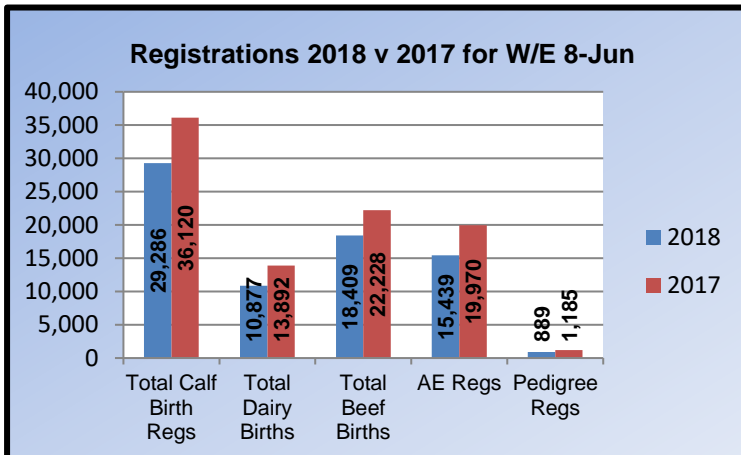

ICBF Weekly Update 8th June 2018

1 Important Dates

- ✚ **Sheep Board Meeting** – Thursday 21st June at 10:30am, Killeshin Hotel, Portlaoise.
- ✚ **ICBF Board Meeting** – Thursday 21st June at 2:00pm, Killeshin Hotel, Portlaoise.

2 Database

- ✚ The stats above are compiled with the assistance of DAFM AIM systems.
- ✚ BVD test results continue to be received at ICBF and are being processed accordingly. There have been 1,900,844 results received since January 1st, of which 35,062 have come in the last 7 days. Since the beginning of the voluntary phase in 2012, 13,822,341 results have now been received.
- ✚ The chart shows Inseminations recorded on AI Handhelds in 2018 compared with 2017.