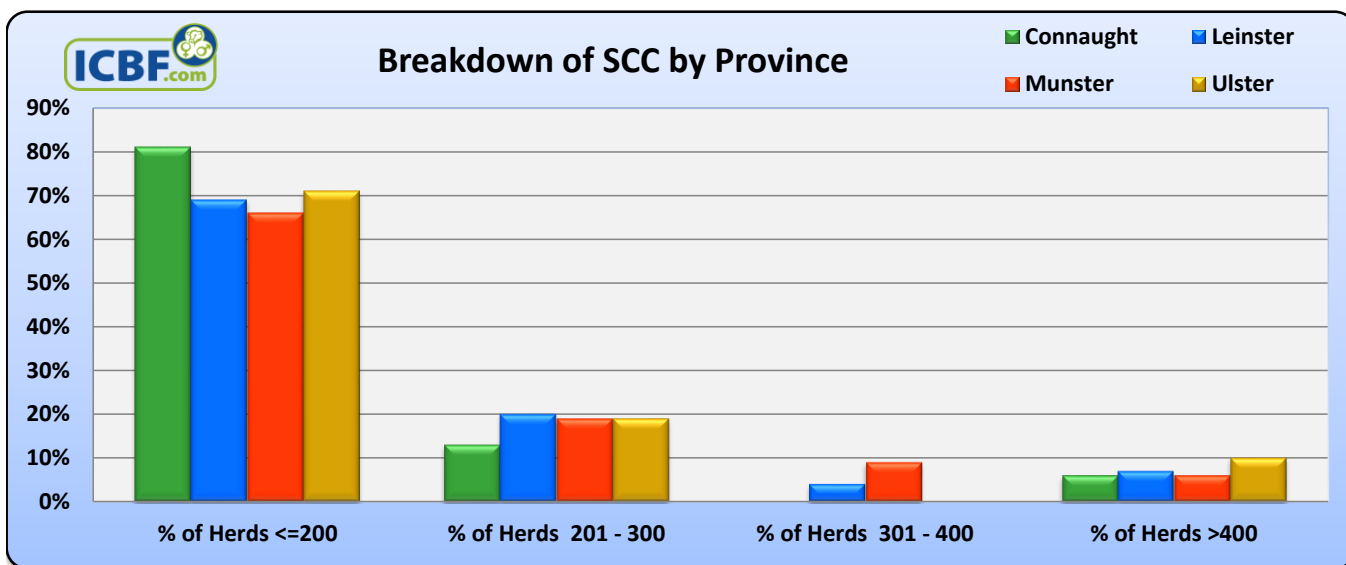

National Milk Recording Results for the 10 day period, 30-MAY-2018 To 08-JUN-2018

ICBF.com	No. Herds Recorded	No. Cows Recorded	Avg Herd Size	Avg Milk kg/Cow	Average Fat %	Average Protein %	Average F+P kg	Average SCC*
Connaught	16	1,431	89	28.2	3.49	3.34	1.91	138
Leinster	96	10,429	109	26.1	3.75	3.41	1.87	146
Munster	361	32,909	91	25.9	3.77	3.35	1.84	157
Ulster	21	1,688	80	28.5	3.57	3.31	1.96	144
National Statistics	501	47,591	95	26.1	3.75	3.36	1.85	154

* Geometric Mean Herd SCC

SCC Distribution for the 10 day period, 30-MAY-2018 To 08-JUN-2018

ICBF.com	No. Herds Recorded	No. Cows Recorded	Avg Herd Size	% of Herds <=200	% of Herds 201 - 300	% of Herds 301 - 400	% of Herds >400	Average SCC*
Connaught	16	1,431	89	81%	13%	0%	6%	138
Leinster	96	10,429	109	69%	20%	4%	7%	146
Munster	361	32,909	91	66%	19%	9%	6%	157
Ulster	21	1,688	80	71%	19%	0%	10%	144
National Statistics	501	47,591	95	67%	19%	8%	7%	154

* Geometric Mean Herd SCC